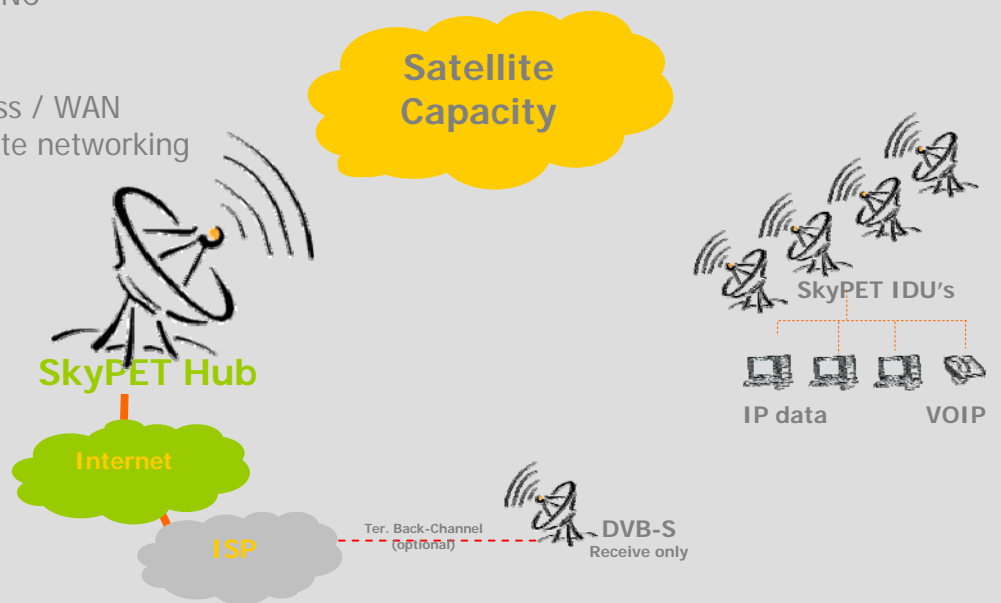

Key System Features

- 2-way interactive system based on DVB-RCS standard
- Star topology scalable to unlimited terminal numbers
- Excellent throughput performance as required by applications and end users
- Always-on broadband connectivity for all locations
- Dynamic Bandwidth Allocation for IP data in both directions
- High bandwidth efficiency with fast reaction time
- Multicast reception for all remotes
- Built-in application support, such as DHCP, NAT, GRE, TCP-A (FL)
- IP Quality of Service (QoS) support in terminal
- Hybrid combination with 1-way DVB-S systems
- Shared hub approach
- Available for Ku-band and C-band
- Rapid deployment
- Single open platform solution for all requirements
- Open platform/standard
- Modular approach – extendable with additional features
- Long-term SYNC interval
- Traffic Resource Management
- Adaptive Coding
- Contention slots for RA-SYNC

SkyPET™ can be used for:

- Broadband Access Internet Access / WAN
  - LAN connectivity / corporate networking
  - E-mail
  - FTP
- Rural Communication
  - Voice-over-IP (VoIP)
  - Web browsing
  - TV broadcasting
- Multicasting
  - Web-casting
  - Video streaming
  - News group access
  - Push data delivery
  - Pull data delivery
- E-applications
  - E-medicine (video, conferencing, image-video-audio transfer)
  - E-learning (interactive distance learning)
  - E-government (access to authority)