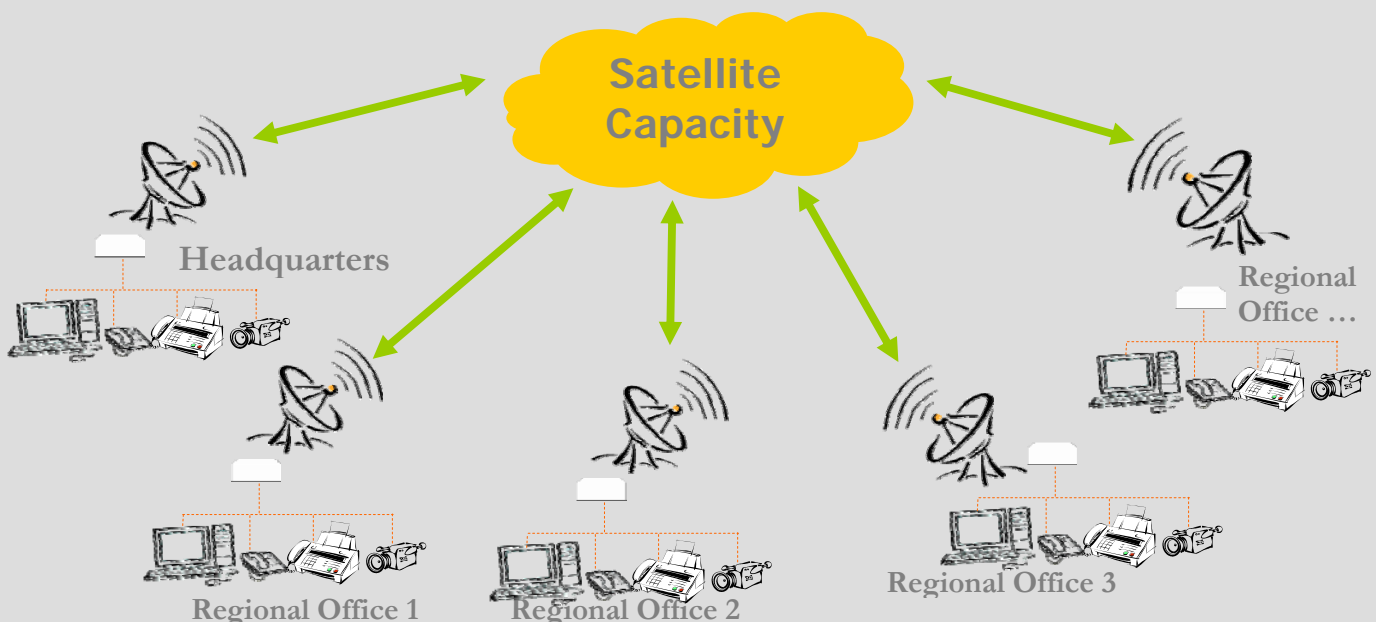

## FR in the Sky® Product Family

FR in the Sky® is a highly flexible and versatile VSAT system for establishing wide area corporate networks whilst providing IP router and frame relay switch functionality. Thus a wide variety of end-user business communication applications are supported in a manner as yet unparalleled in the industry. FR in the Sky®'s unique system properties are based on its leading MF-TDMA DAMA satellite modem technology and the optimized interaction of its core system components.

Next generation of FR in the Sky® products offers highest processing power and unbeatable capabilities. It is the most flexible, scalable and comprehensive VSAT (or satellite) communication solution on the market. Based on today's most advanced communication technologies, FR in the Sky® is the product of years of research by our innovative and highly skilled development team.

## FR in the Sky® Technology

The FR in the Sky® is a MF-TDMA VSAT system that supports voice, video and data applications in the most cost-effective manner. The system is capable of sending traffic bursts of 64 Kbit/s up to 8.75 Mbit/s per site and enables high speed, hub-less communication between remote sites. Any station can be reached via a single satellite hop connection supporting fully meshed network topologies.

## **FR in the Sky® Product Overview**

FR in the Sky® is a Frame Relay based MF-TDMA VSAT system. Each terminal can connect with each other or with the head office directly. The system is hubless and operates with Fully Meshed topology. All terminals connected to the system operate effectively due to private CIR (Committed Information Rate).